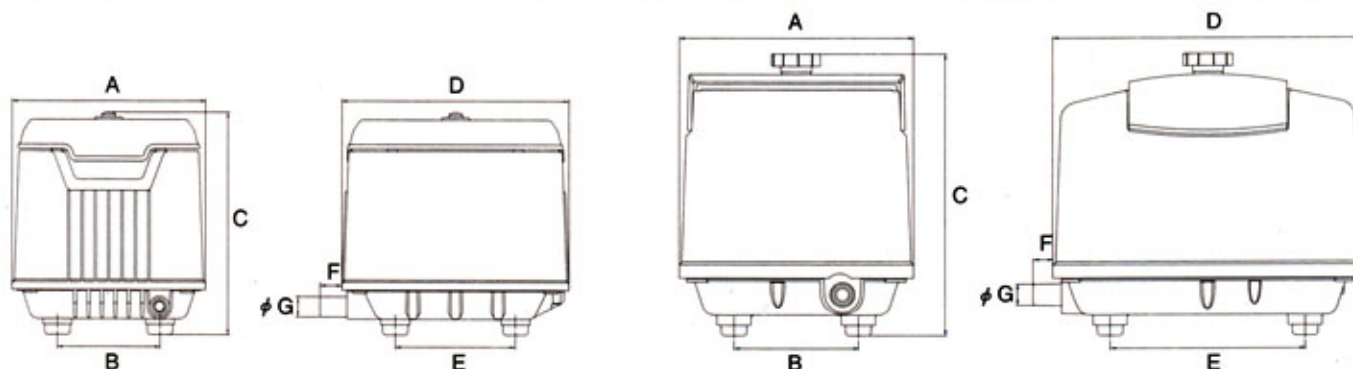

TLD

The TLD-series is a diaphragm aerator designed for aerating wastewater or aquarium water. It operates on AC single-phase. The compact but well-built unit offers a high and stable performance, quiet operation, low energy consumption, and excellent durability. Since no oil is used even in the mechanical parts, the aerator requires no lubrication and discharges air without any contamination. A thermal protection device (except for TLD-20R) is built in the electromagnets, which ensures a safety operation.

■ Dimensions

Unit: mm

Model	A	B	C	D	E	F	G
TLD-20R	175	92	172	245	109	18	18
TLD-30R	175	92	172	245	109	18	18
TLD-40AC	173	92	201	203	108	20	18
TLD-60AC	173	92	201	203	108	20	18
TLD-80AC	173	92	201	203	108	20	18
TLD-100AC	198	105	238	262	165	17	18
TLD-120AC	198	105	238	262	165	17	26
TLD-150AC	222	154	210	341	272	24	26
TLD-200AC	222	154	210	341	272	24	26
TLD-250AC	222	154	210	341	272	24	26